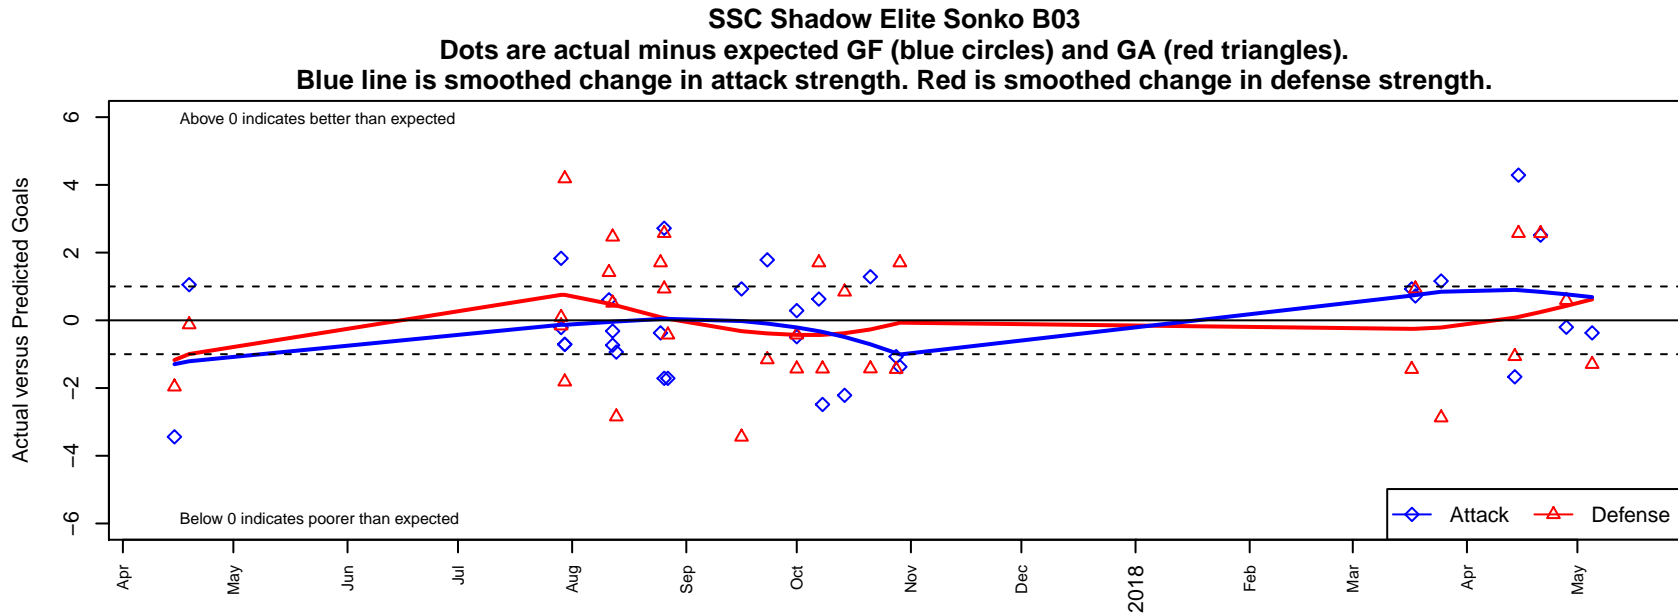

**attack and defense variance (black dot)
relative to other teams
and top 10 in region**

**attack and defense rating
relative to others at age
and all opponents in last 13 months**

SSC Shadow Elite Sonko B03

Spokane SC Shadow

Spokane Valley, WA

B03 total strength=1051

attack=4.97 defense=1.15

fall league = PSPL Copa 2 – East U15

spr league = Spr PSPL EWA – '03 Copa 1 – East U15

alt names used:

SHADOW SONKO

SHADOW SONKO (WA)

SHADOW SONKO (WA)

Spokane Shadow Elite B03/04

Spokane Shadow Elite B03/04

Venues played:

2016 Spr IPL East U14

2017 River City Cup U15 ('03) U15

2017 Les Schwab NW Cup U15

2017 River City Challenge U15 (2003) U15

2017 PSPL Copa 2 – East U15

2017 Spr PSPL EWA – '03 Copa 1 – East U15