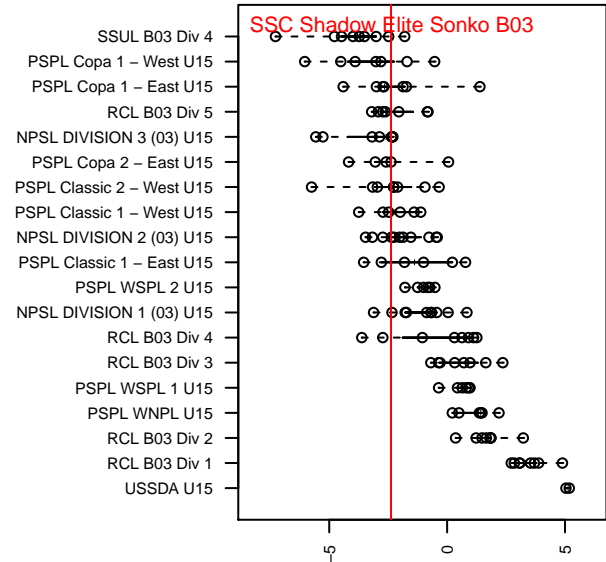

**attack and defense rating
relative to others at age
and all opponents in last 13 months**

Performance relative to 13 month average

Performance relative to 13 month average

date	home		away		venue	pred.home	pred.away
18-05-05	IEYSA Valor Maroon B03	3	SSC Shadow Elite Sonko B03	4	2017 Spr PSPL EWA – '03 Copa 1 – East U1	1.70	4.37
18-04-28	Hells Canyo FC B03	6	SSC Shadow Elite Sonko B03	2	2017 Spr PSPL EWA – '03 Copa 1 – East U1	6.59	2.20
18-04-21	SSC Shadow Elite Sonko B03	6	North Central Racers B03	1	2017 Spr PSPL EWA – '03 Copa 1 – East U1	3.48	3.57
18-04-15	Hawks SC B03	1	SSC Shadow Elite Sonko B03	7	2017 Spr PSPL EWA – '03 Copa 1 – East U1	3.57	2.71
18-04-14	SSC Shadow Elite Sonko B03	2	IEYSA Storm B03	3	2017 Spr PSPL EWA – '03 Copa 1 – East U1	3.67	1.94
18-03-25	SSC Shadow Elite Sonko B03	3	North Idaho Inferno Orange B03	8	2017 Spr PSPL EWA – '03 Copa 1 – East U1	1.84	5.12
18-03-18	Breakers Red B03	1	SSC Shadow Elite Sonko B03	5	2017 Spr PSPL EWA – '03 Copa 1 – East U1	1.93	4.28
18-03-17	SSC Shadow Elite Sonko B03	2	Wenatchee Valley United Blue B03	8	2017 Spr PSPL EWA – '03 Copa 1 – East U1	1.07	6.56
17-10-29	IEYSA Valor Maroon B03	0	SSC Shadow Elite Sonko B03	3	2017 PSPL Copa 2 – East U15	1.70	4.37
17-10-28	Wenatchee Valley United Blue B03	8	SSC Shadow Elite Sonko B03	0	2017 PSPL Copa 2 – East U15	6.56	1.07
17-10-21	Hawks SC B03	5	SSC Shadow Elite Sonko B03	4	2017 PSPL Copa 2 – East U15	3.57	2.71
17-10-14	SSC Shadow Elite Sonko B03	3	North Idaho Inferno Blue B03	1	2017 PSPL Copa 2 – East U15	5.21	1.84
17-10-08	North Central Racers B03	5	SSC Shadow Elite Sonko B03	1	2017 PSPL Copa 2 – East U15	3.57	3.48
17-10-07	SSC Shadow Elite Sonko B03	5	IEYSA Valor Maroon B03	0	2017 PSPL Copa 2 – East U15	4.37	1.70
17-10-01	SSC Shadow Elite Sonko B03	3	North Central Racers B03	5	2017 PSPL Copa 2 – East U15	3.48	3.57
17-10-01	SSC Shadow Elite Sonko B03	3	Hawks SC B03	4	2017 PSPL Copa 2 – East U15	2.71	3.57
17-09-23	North Idaho Inferno Blue B03	3	SSC Shadow Elite Sonko B03	7	2017 PSPL Copa 2 – East U15	1.84	5.21
17-09-16	SSC Shadow Elite Sonko B03	2	Wenatchee Valley United Blue B03	10	2017 PSPL Copa 2 – East U15	1.07	6.56
17-08-27	Hawks SC B03	4	SSC Shadow Elite Sonko B03	1	2017 River City Challenge U15 (2003) U15	3.57	2.71
17-08-26	SSC Shadow Elite Sonko B03	1	Hawks SC B03	1	2017 River City Challenge U15 (2003) U15	2.71	3.57
17-08-26	Breakers Red B03	1	SSC Shadow Elite Sonko B03	7	2017 River City Challenge U15 (2003) U15	1.93	4.28
17-08-25	SSC Shadow Elite Sonko B03	4	IEYSA Valor Maroon B03	0	2017 River City Challenge U15 (2003) U15	4.37	1.70
17-08-13	SSC Shadow Elite Sonko B03	0	Wenatchee Valley United White B03	9	2017 Les Schwab NW Cup U15	0.94	6.15
17-08-12	Tri-Cities B03	6	SSC Shadow Elite Sonko B03	0	2017 Les Schwab NW Cup U15	8.46	0.74
17-08-12	Sting SC Timbers Red B03	6	SSC Shadow Elite Sonko B03	1	2017 Les Schwab NW Cup U15	6.51	1.32
17-08-11	Pacific FC Real B03	3	SSC Shadow Elite Sonko B03	3	2017 Les Schwab NW Cup U15	4.42	2.39
17-07-30	Wyoming YS Gold B03	8	SSC Shadow Elite Sonko B03	0	2017 River City Cup U15 ('03) U15	6.18	0.71
17-07-30	Wyoming YS Gold B03	2	SSC Shadow Elite Sonko B03	0	2017 River City Cup U15 ('03) U15	6.18	0.71